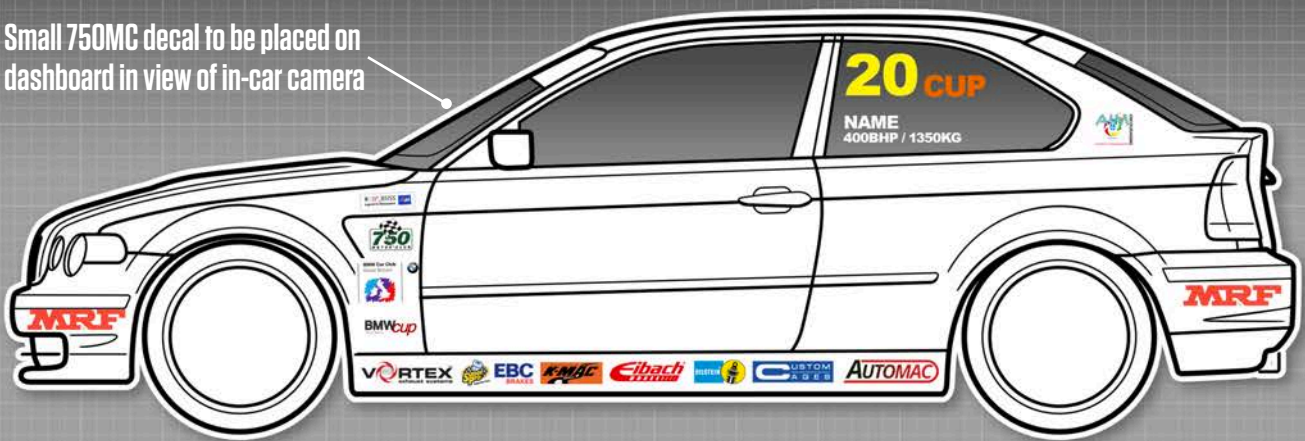

BMW CAR CLUB

## Cup Class

Small 750MC decal to be placed on dashboard in view of in-car camera