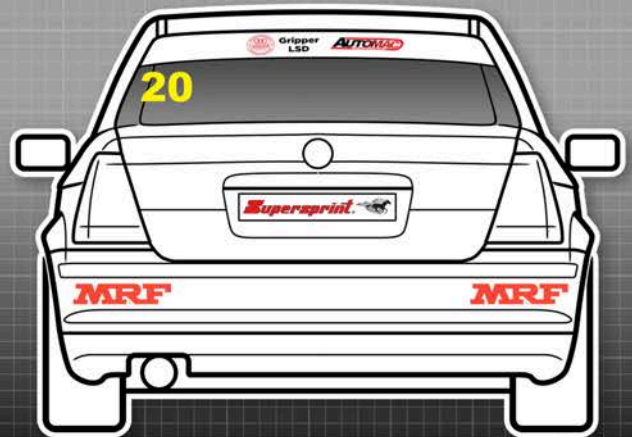

BMW CAR CLUB

## Cup Class

Small 750MC decal to be placed on dashboard in view of in-car camera